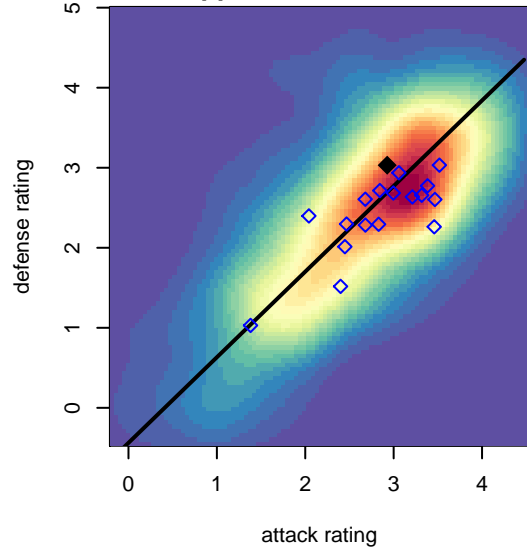

**attack and defense rating
relative to others at age
and all opponents in last 13 months**