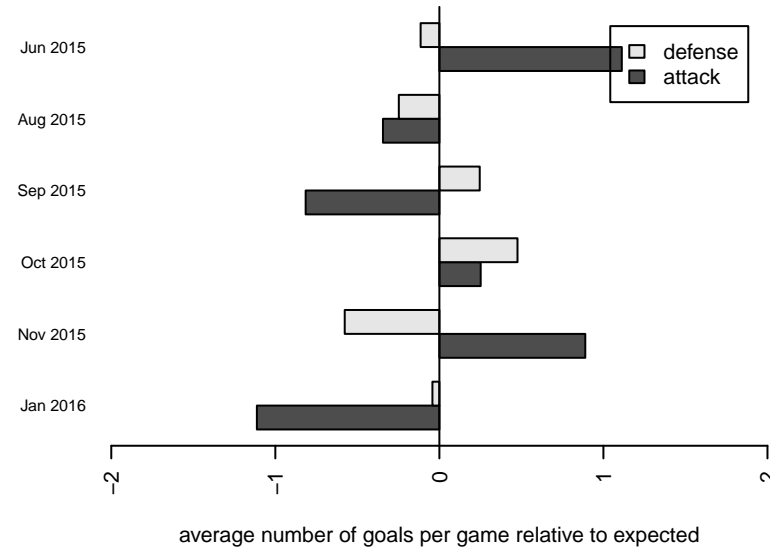

Performance relative to 13 month average