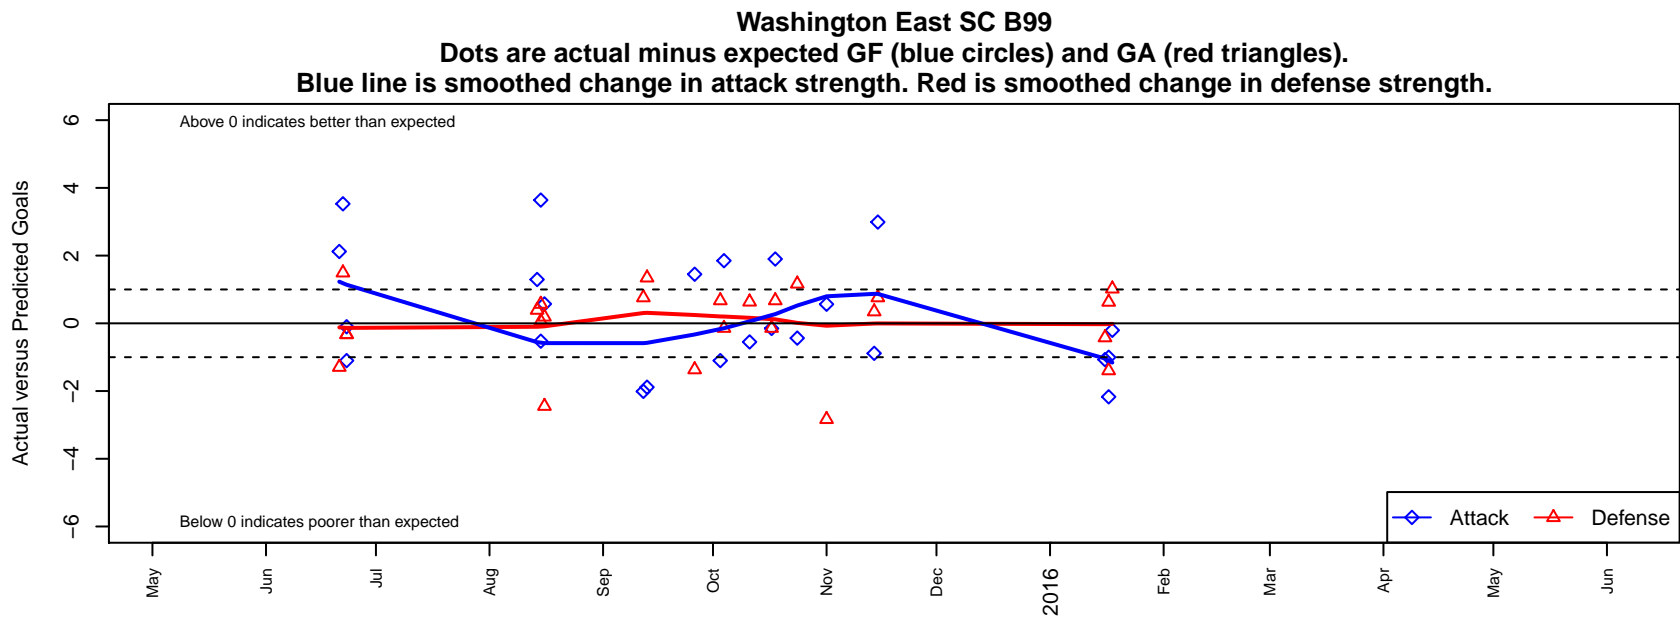

Washington East SC B99

Washington East SC
 Spokane, WA
 B99 total strength=1660
 attack=18.67 defense=20.73
 fall league = PSPL WSPL U16

alt names used:
 Washington East B99 Weller
 Washington East SC B99
 B99 Weller
 B99 WELLER

Venues played:
 2015 US Club Regionals Super U15
 2015 Les Schwab NW Cup U16-U18 U18
 2015 PSPL WSPL U16
 2015 Portland Winter Showcase U16

**attack and defense variance (black dot)
relative to other teams
and top 10 in region**