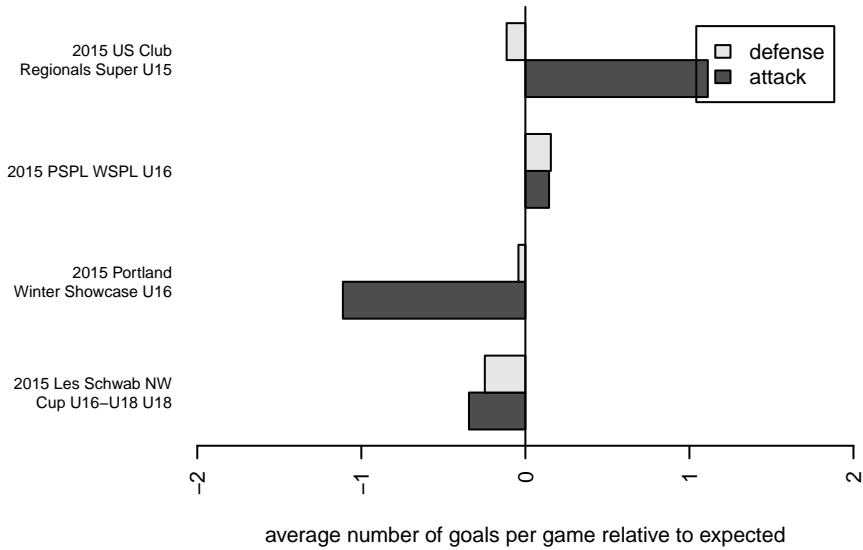

Performance relative to 13 month average