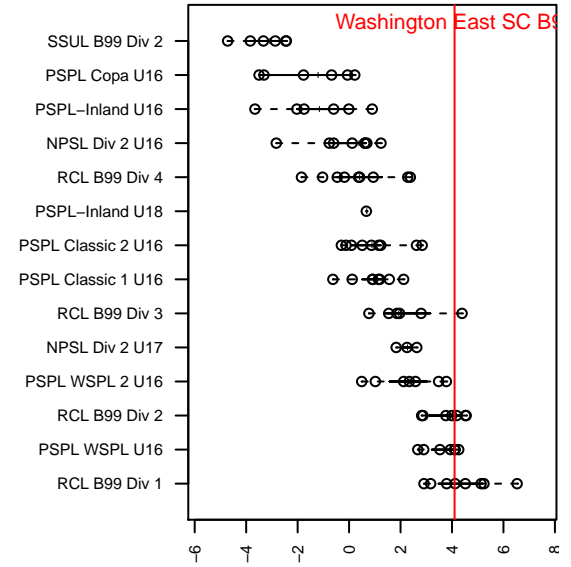

**attack and defense rating
relative to others at age
and all opponents in last 13 months**